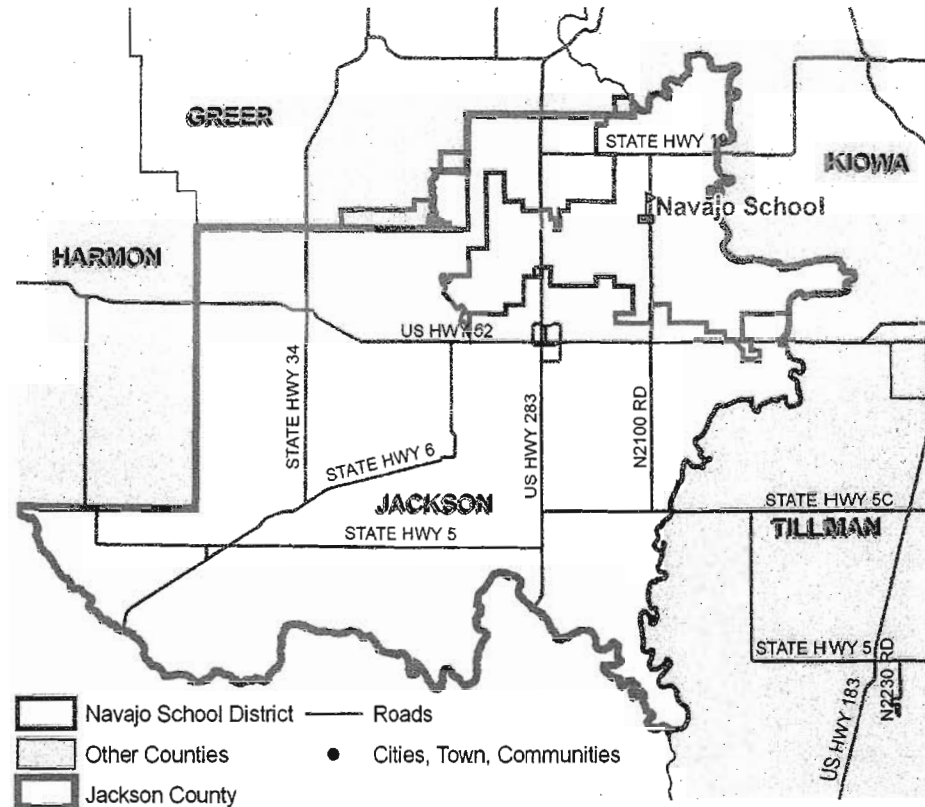

# Navajo School

Noted in BLUE

Navajo School Address: 15695 S CR 210

Located near Altus, Oklahoma  
in Jackson County

- Navajo School District
- Other Counties
- Jackson County
- Roads
- Cities, Town, Communities

Navajo School District has students from Altus,  
Friendship, Headrick, Martha and Warren in attendance.

C O U N T Y

K I O W A

C O U N T Y

R21W  
T4N

R20W

R

C O U N T Y

ALTUS

HEADRICK

HEADRICK

TEXAS VICTORY

TURKEY

RAILROAD